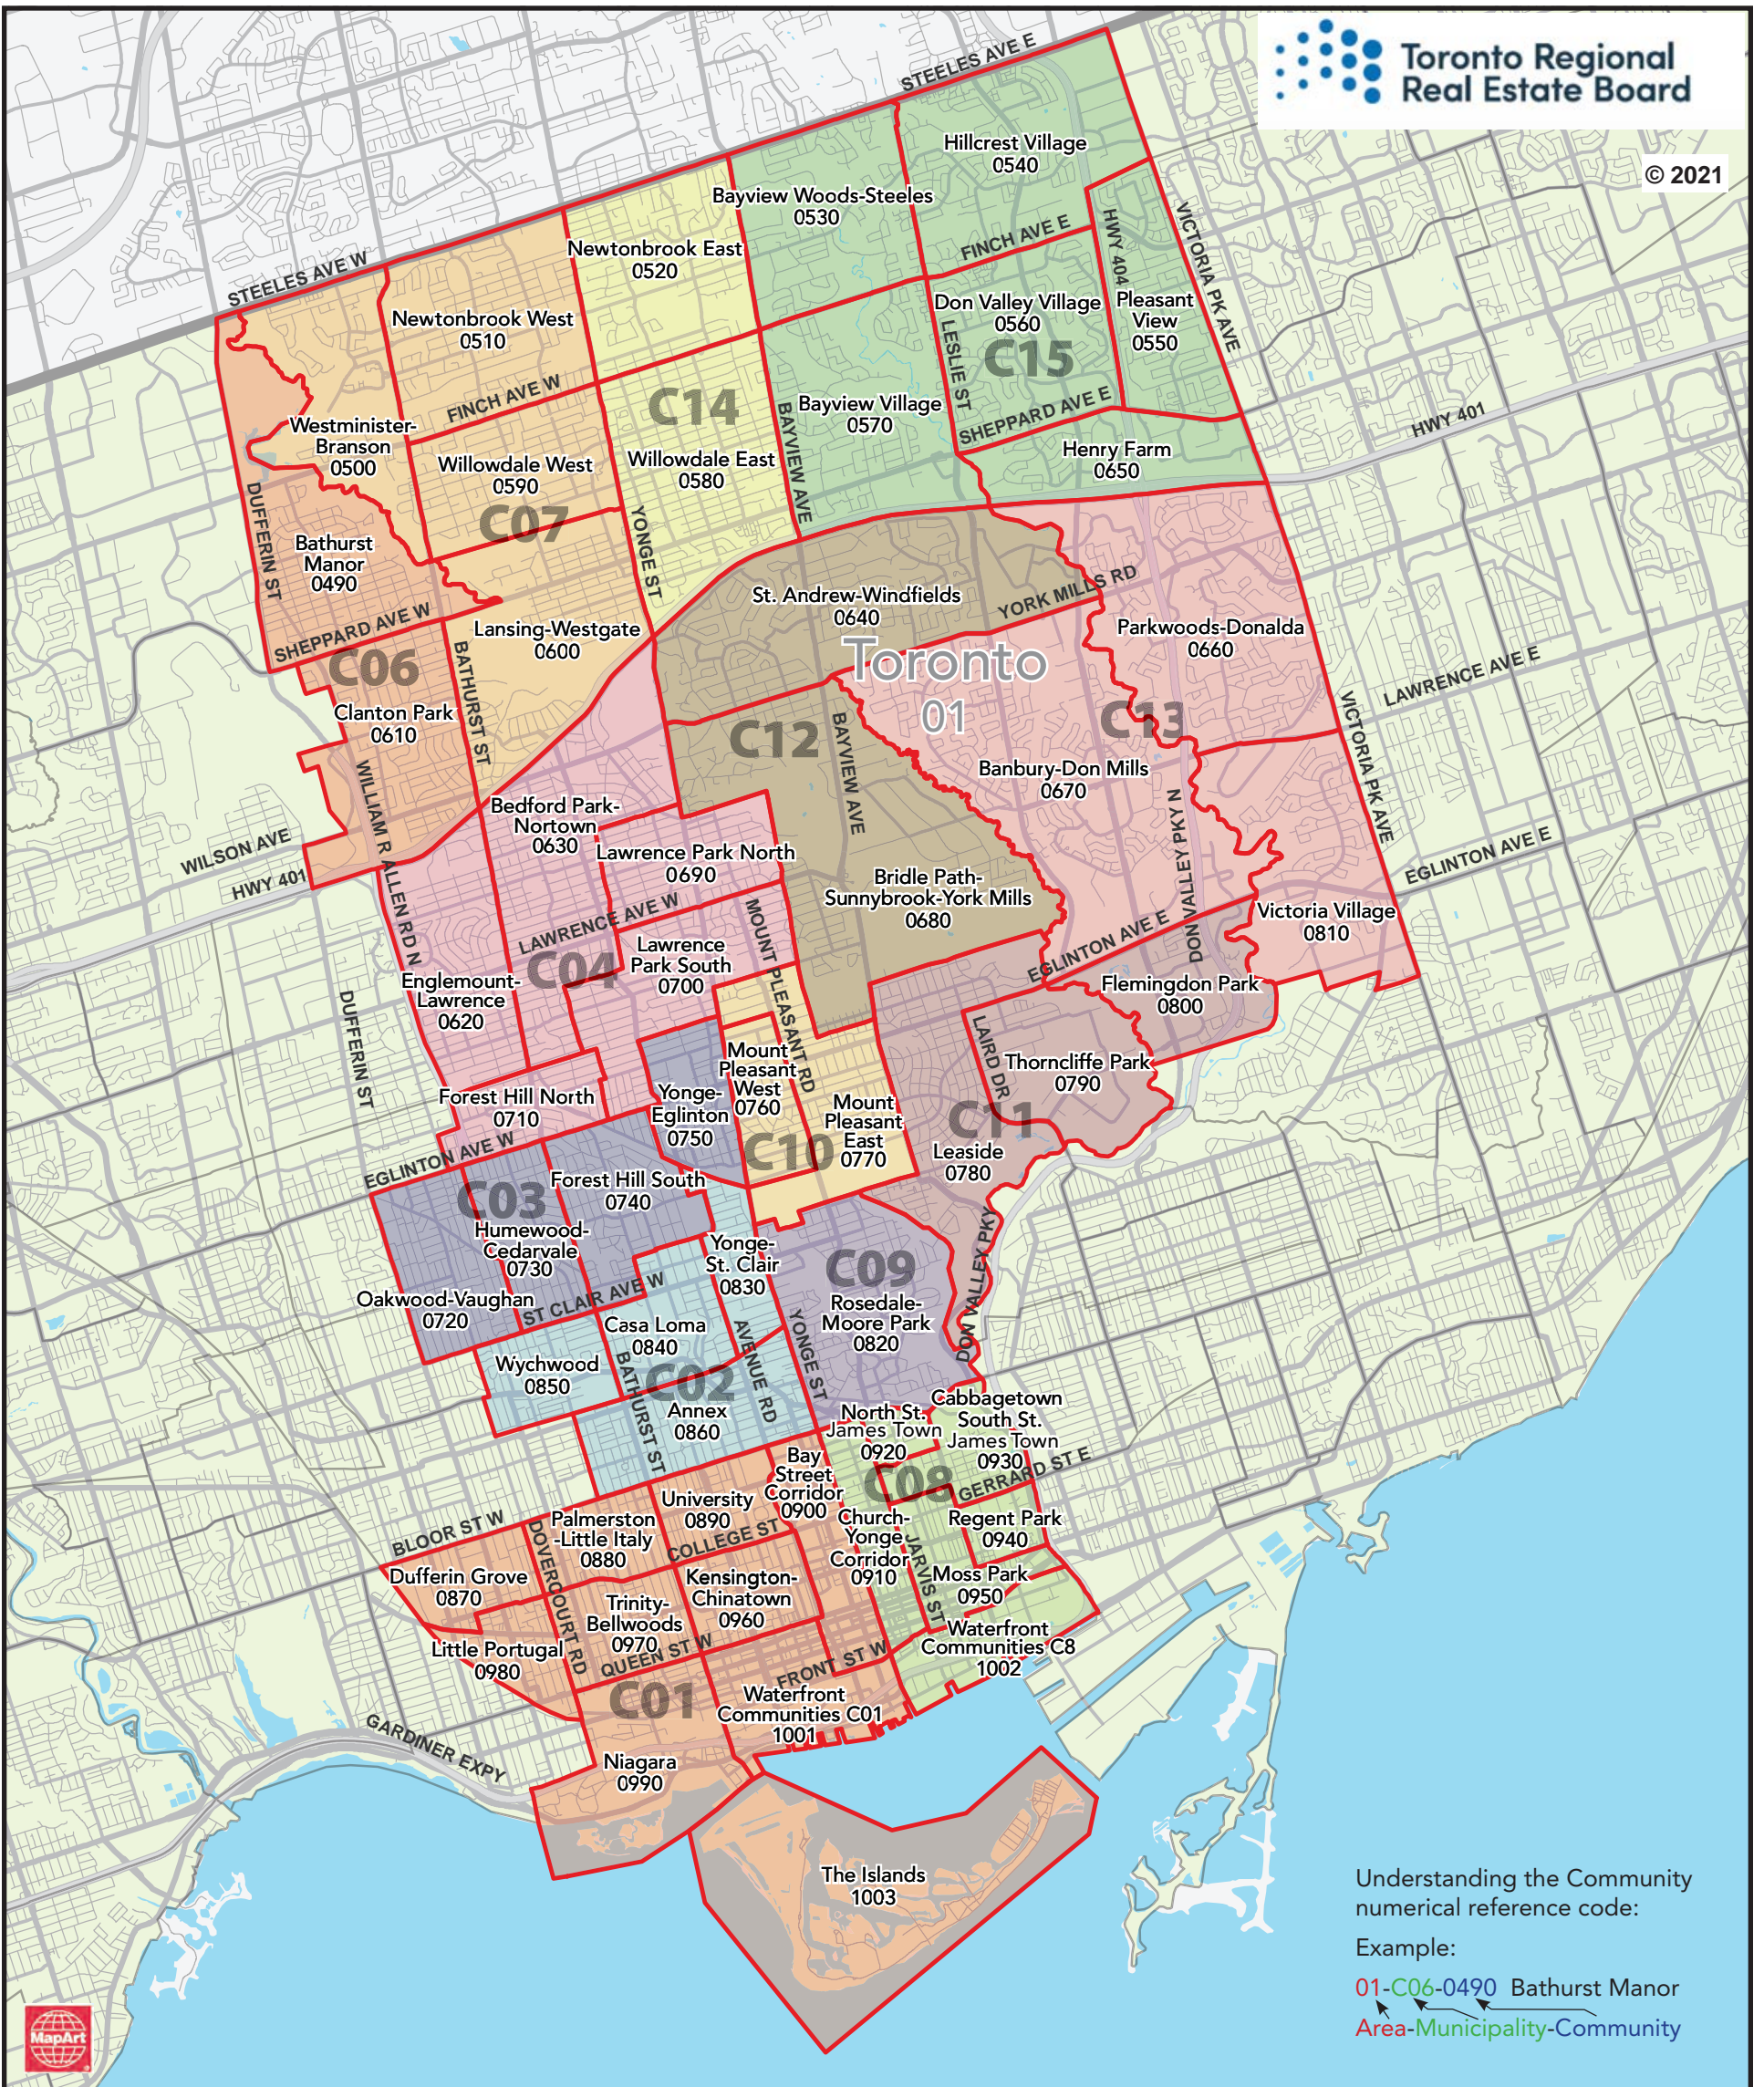

Alphabetical Community Listing

- 0060 Kingsview Village-The Westway
- 0070 Willowridge-Martingrove-Richview
- 0080 Humber Heights
- 0090 Edenbridge-Humber Valley
- 0100 Princess-Rosethorn
- 0110 Eringate-Centennial-West Deane
- 0120 Markland Wood
- 0130 Etobicoke West Mall
- 0140 Islington-City Centre West
- 0150 Kingsway South
- 0160 Stonegate-Queensway
- 0170 Mimico
- 0180 New Toronto
- 0190 Long Branch
- 0200 Alderwood
- 0210 Humber Summit
- 0220 Black Creek
- 0230 York University Heights
- 0240 Glenfield-Jane Heights
- 0250 Humbermede
- 0261 Humberlea-Pelmo Park W5
- 0262 Humberlea-Pelmo Park W4
- 0270 Downsview-Roding-CFB
- 0280 Maple Leaf
- 0290 Rustic
- 0300 Weston
- 0310 Brookhaven-Amesbury
- 0320 Yorkdale-Glen Park
- 0330 Briar Hill-Belgravia
- 0340 Beechborough-Greenbrook
- 0350 Mount Dennis
- 0360 Rockcliffe-Smythe
- 0370 Keelesdale-Eglinton West
- 0380 Caledonia-Fairbank
- 0390 Corso Italia-Davenport
- 0400 Weston-Pellam Park
- 0410 Junction Area
- 0420 Runnymede-Bloor West Village
- 0430 Lambton Baby Point
- 0440 High Park North
- 0450 High Park-Swansea
- 0460 Dovercourt-Wallace Emerson-Junction
- 0470 Roncesvalles
- 0480 South Parkdale

Understanding the Community numerical reference code:

Example:

01-W01-0480 South Parkdale
 Area-Municipality-Community

Understanding the Community numerical reference code:

Example:

01-C06-0490 Bathurst Manor
 Area-Municipality-Community