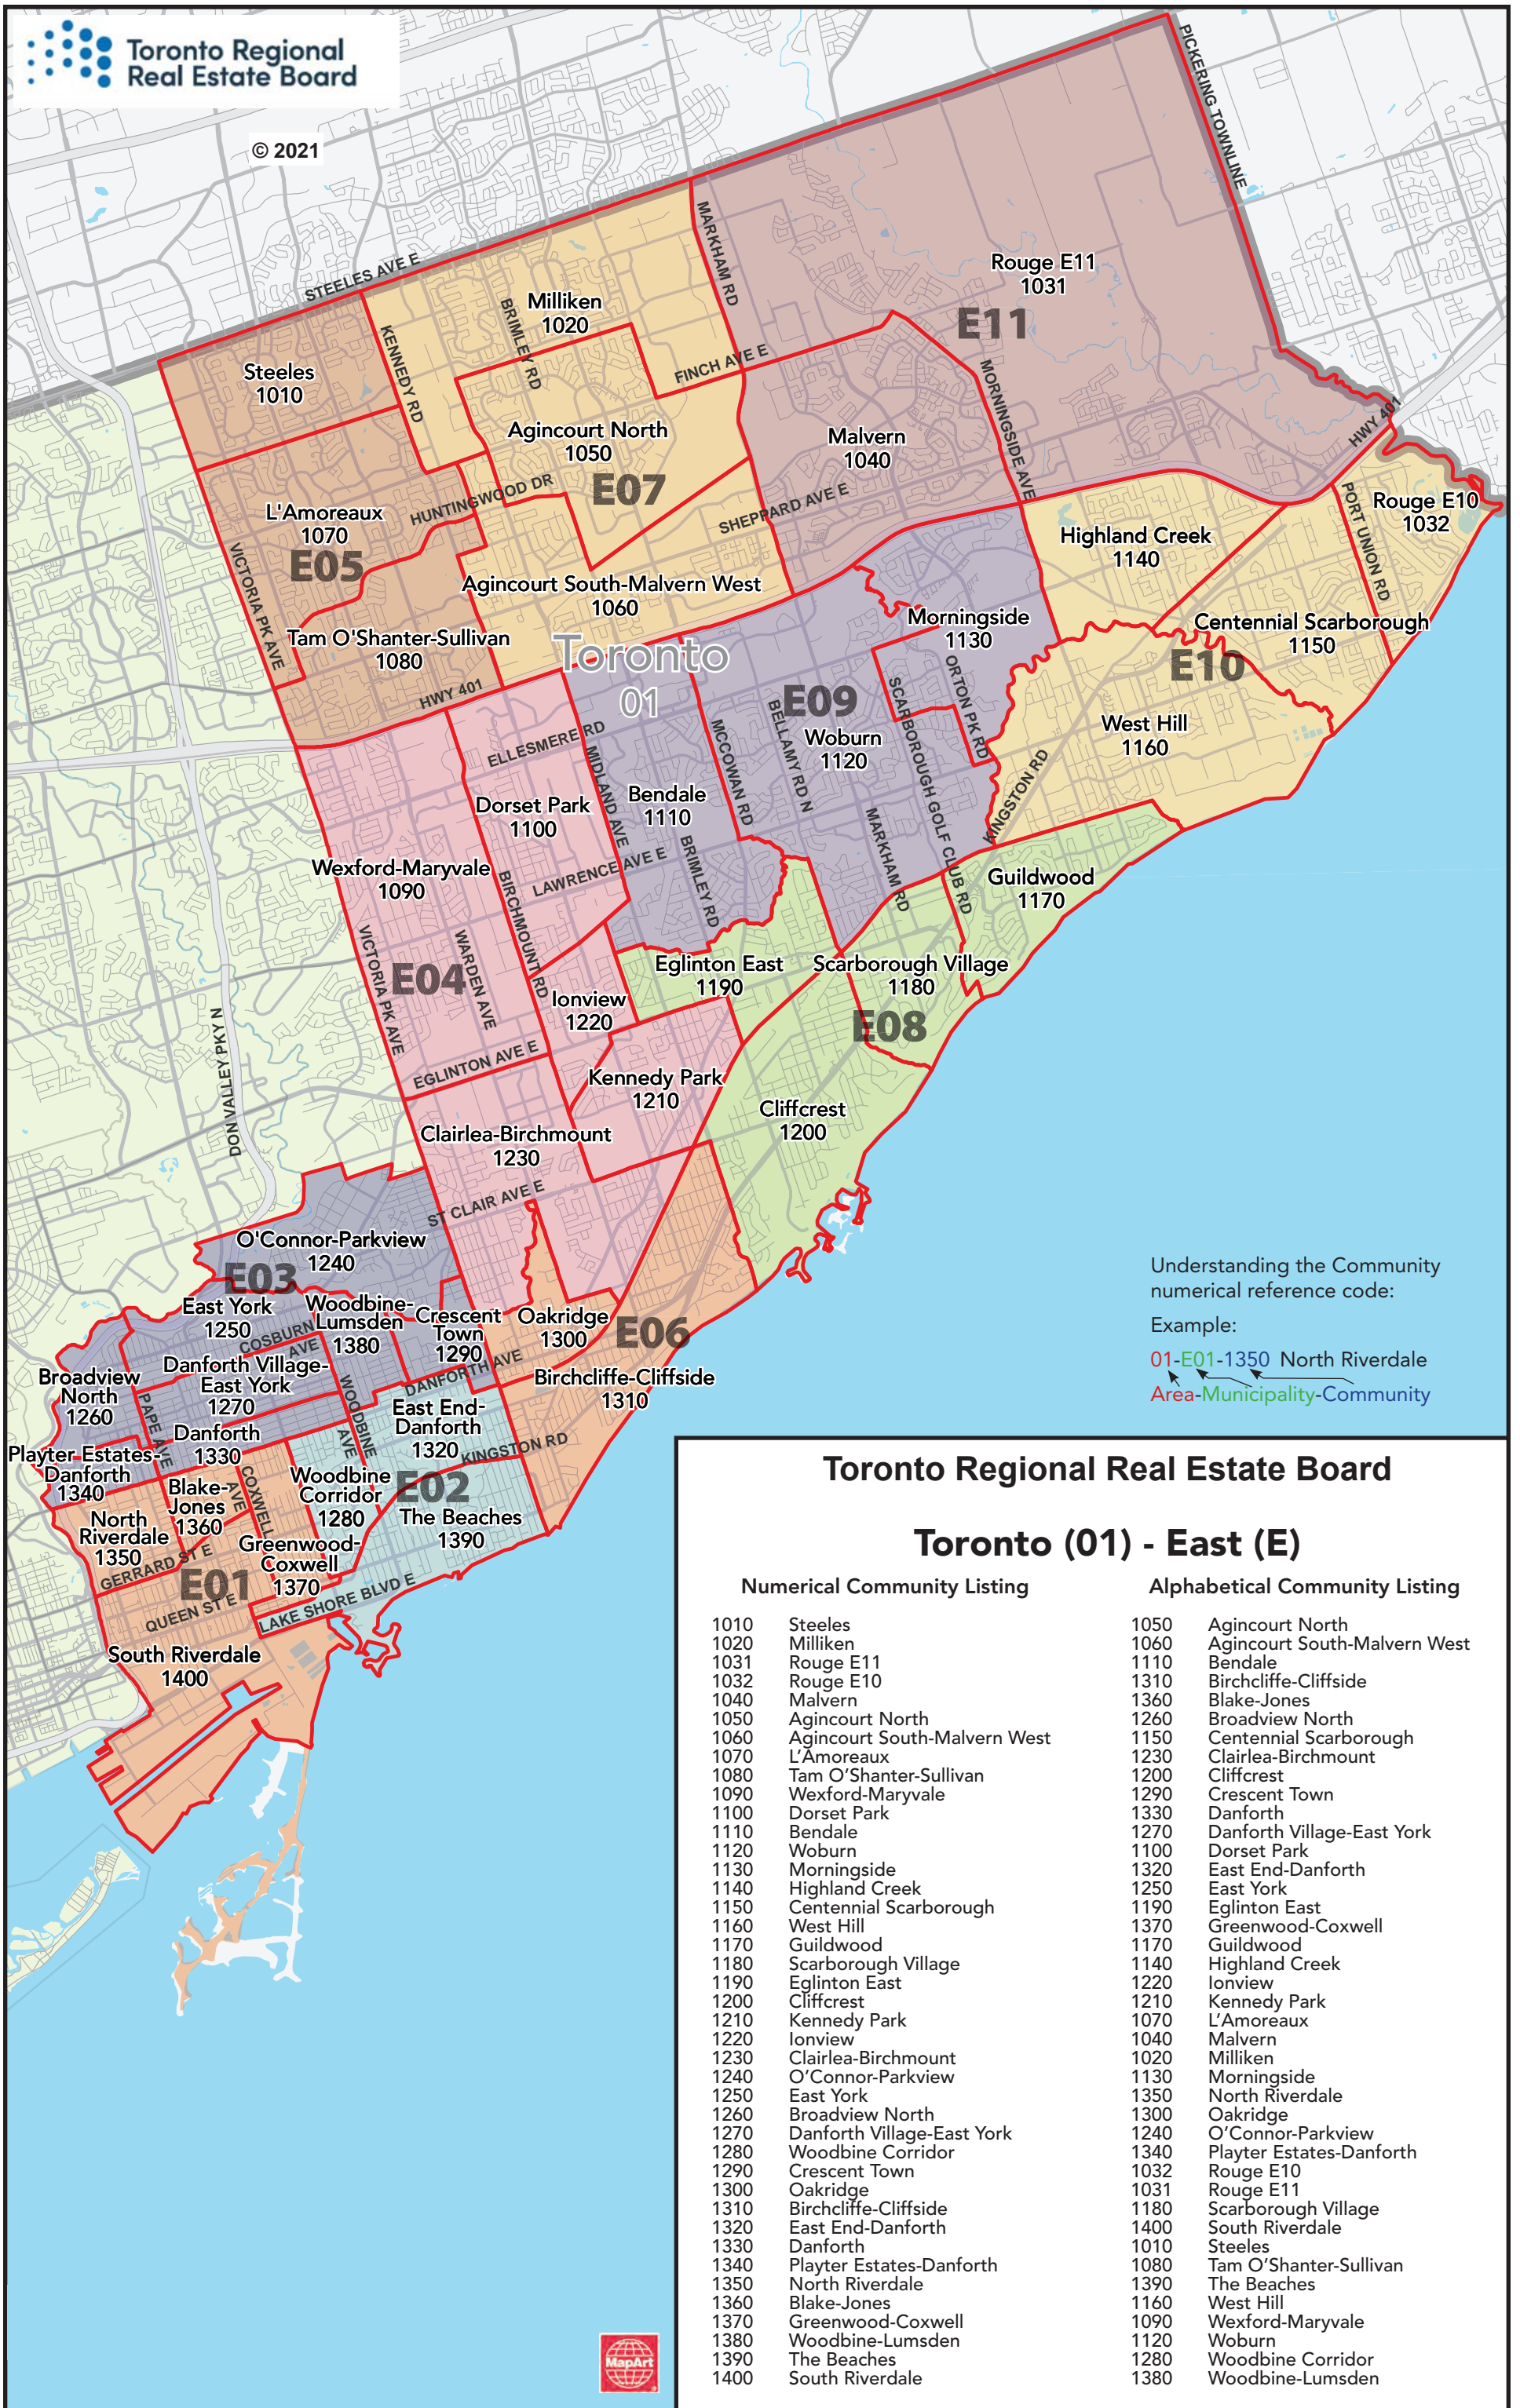

Understanding the Community numerical reference code:

Example:

01-E01-1350 North Riverdale
Area-Municipality-Community

Toronto Regional Real Estate Board

Toronto (01) - East (E)

Numerical Community Listing

- 1010 Steeles
- 1020 Milliken
- 1031 Rouge E11
- 1032 Rouge E10
- 1040 Malvern
- 1050 Agincourt North
- 1060 Agincourt South-Malvern West
- 1070 L'Amoreaux
- 1080 Tam O'Shanter-Sullivan
- 1090 Wexford-Maryvale
- 1100 Dorset Park
- 1110 Bendale
- 1120 Woburn
- 1130 Morningside
- 1140 Highland Creek
- 1150 Centennial Scarborough
- 1160 West Hill
- 1170 Guildwood
- 1180 Scarborough Village
- 1190 Eglinton East
- 1200 Cliffcrest
- 1210 Kennedy Park
- 1220 Ionview
- 1230 Clairlea-Birchmount
- 1240 O'Connor-Parkview
- 1250 East York
- 1260 Broadview North
- 1270 Danforth Village-East York
- 1280 Woodbine Corridor
- 1290 Crescent Town
- 1300 Oakridge
- 1310 Birchcliffe-Cliffside
- 1320 East End-Danforth
- 1330 Danforth
- 1340 Playter Estates-Danforth
- 1350 North Riverdale
- 1360 Blake-Jones
- 1370 Greenwood-Coxwell
- 1380 Woodbine-Lumsden
- 1390 The Beaches
- 1400 South Riverdale

Alphabetical Community Listing

- 1050 Agincourt North
- 1060 Agincourt South-Malvern West
- 1110 Bendale
- 1310 Birchcliffe-Cliffside
- 1360 Blake-Jones
- 1260 Broadview North
- 1150 Centennial Scarborough
- 1230 Clairlea-Birchmount
- 1200 Cliffcrest
- 1290 Crescent Town
- 1330 Danforth
- 1270 Danforth Village-East York
- 1100 Dorset Park
- 1320 East End-Danforth
- 1250 East York
- 1190 Eglinton East
- 1370 Greenwood-Coxwell
- 1170 Guildwood
- 1140 Highland Creek
- 1220 Ionview
- 1210 Kennedy Park
- 1070 L'Amoreaux
- 1040 Malvern
- 1020 Milliken
- 1130 Morningside
- 1350 North Riverdale
- 1300 Oakridge
- 1240 O'Connor-Parkview
- 1340 Playter Estates-Danforth
- 1032 Rouge E10
- 1031 Rouge E11
- 1180 Scarborough Village
- 1400 South Riverdale
- 1010 Steeles
- 1080 Tam O'Shanter-Sullivan
- 1390 The Beaches
- 1160 West Hill
- 1090 Wexford-Maryvale
- 1120 Woburn
- 1280 Woodbine Corridor
- 1380 Woodbine-Lumsden